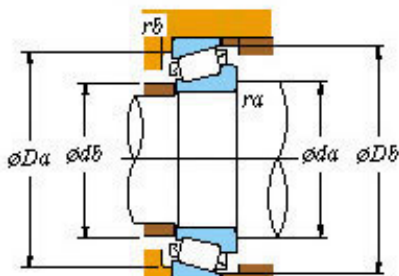

## Lm67048/10 Bearing Lm67048/Lm67010 Tapered Roller Bearing Timken NSK Koyo

Bearing No. Lm67048/10

■ Mounting dimensions

Lm67048/10 Bearing 2D drawings and 3D CAD models

Bearing No.	LM67048/10
d	31.75
D	59.131
T	15.875
B	16.764
r(min)	SP
r1(min)	1.2
Cr	44.8
C0r	43.1
Cu	6.05
Grease lub.	6600
Oil lub.	8800
C	11.811
a	13.0 mm
da	42.5
db	36.0
Da	52.0
Db	56.0
ra(max)	3.5
rb(max)	1.2
e	0.41
Y1	1.46
Y0	0.80
(Refer.) Mass(kg)	0.182