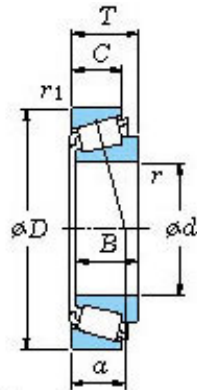

## Lm67048/10 Bearing Lm67048/Lm67010 Tapered Roller Bearing Timken NSK Koyo

Bearing No. Lm67048/10

■ Mounting dimensions

Lm67048/10 Bearing 2D drawings and 3D CAD models

Bearing No.	LM67048/10
d	31.75
D	59.131
T	15.875
B	16.764
r(min)	SP
r1(min)	1.2
Cr	44.8
C0r	43.1
Cu	6.05
Grease lub.	6600
Oil lub.	8800
C	11.811
a	13.0 mm
da	42.5
db	36.0
Da	52.0
Db	56.0
ra(max)	3.5
rb(max)	1.2
e	0.41
Y1	1.46
Y0	0.80
(Refer.) Mass(kg)	0.182